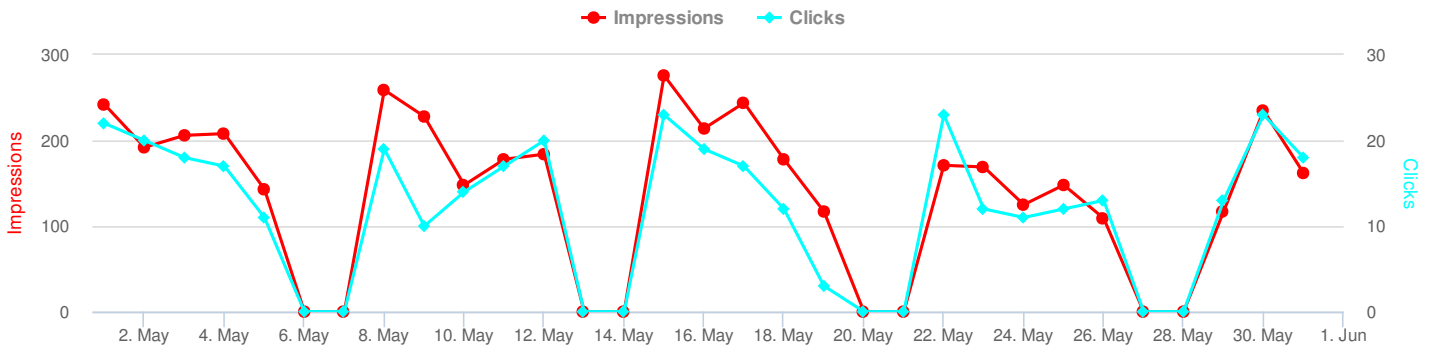

Google AdWords

Campaign Performance Report

Account Performance Overview

Compared with previous period

Overall Changes

1. New Expanded Ads and Ad rotation
2. Location options (advanced)
3. New Ad groups and Keywords
4. Ad Copy Refinement
5. Changed the Campaign Type and Networks
6. Device and Location level bid Adjustment
7. Ad scheduling and New Negative keywords

Impressions vs Clicks

Clicks vs Conversions

Search Impression share

	Search IS	Search Rank Lost IS	Search Budget Lost IS
Traffic Law CDL - Call Only	100.00	0.00	0.00
Traffic Law Main Search	98.45	1.55	0.00
Traffic CDL Search	97.65	2.35	0.00
Traffic Law Sub - Call Only	92.31	7.69	0.00
Traffic Law Phoenix - Call Only	87.50	12.50	0.00

Action Taken : Based on the Search IS and Search IS lost due to budget we have increased the daily budget to 25% and **we achieved the excellent Search IS rate for all campaigns as the avg of 80%.**

Clicks & Conversions by Device