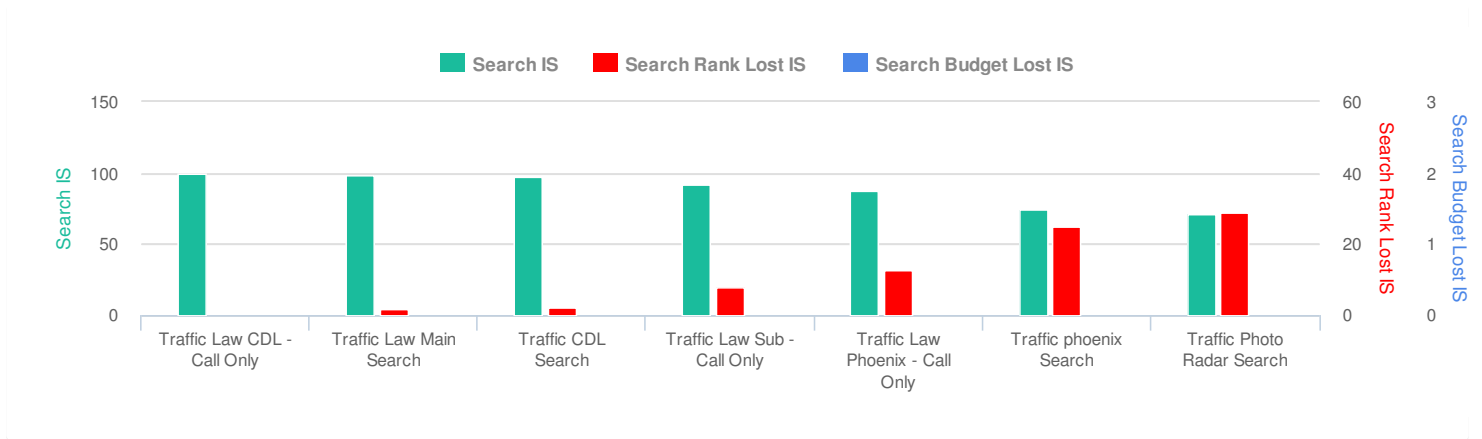

Google AdWords

Campaign Performance Report

Account Performance Overview

Compared with previous period

Overall Changes

1. New Expanded Ads and Ad rotation
2. Location options (advanced)
3. New Ad groups and Keywords
4. Ad Copy Refinement
5. Changed the Campaign Type and Networks
6. Device and Location level bid Adjustment
7. Ad scheduling and New Negative keywords

Impressions vs Clicks

Clicks vs Conversions

Search Impression share

	Search IS	Search Rank Lost IS	Search Budget Lost IS
Traffic Law CDL - Call Only	100.00	0.00	0.00
Traffic Law Main Search	98.45	1.55	0.00
Traffic CDL Search	97.65	2.35	0.00
Traffic Law Sub - Call Only	92.31	7.69	0.00
Traffic Law Phoenix - Call Only	87.50	12.50	0.00