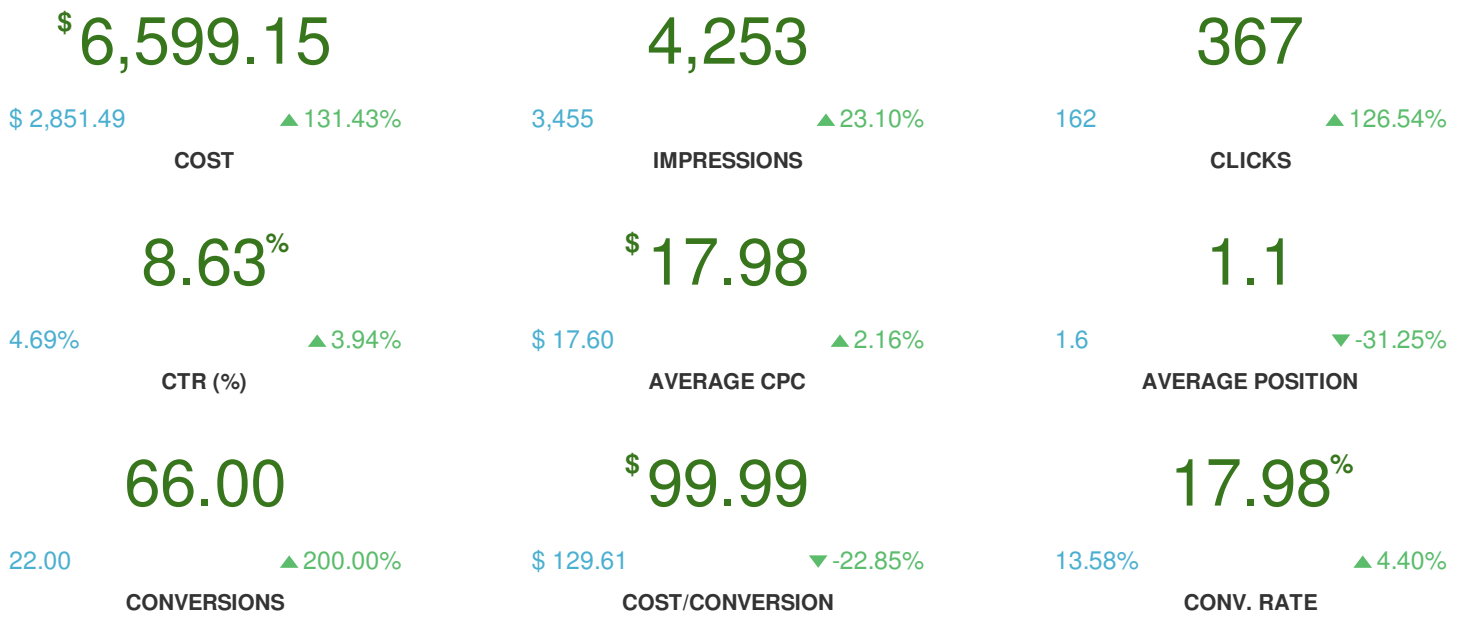

Google AdWords

Campaign Performance Report

Account Performance Overview

Compared with previous period

Overall Changes

1. New Expanded Ads and Ad rotation
2. Location options (advanced)
3. New Ad groups and Keywords
4. Ad Copy Refinement
5. Changed the Campaign Type and Networks
6. Device and Location level bid Adjustment
7. Ad scheduling and New Negative keywords

Impressions vs Clicks

Clicks vs Conversions

Search Impression share

	Search IS	Search Rank Lost IS	Search Budget Lost IS
Traffic Law CDL - Call Only	100.00	0.00	0.00
Traffic Law Main Search	98.45	1.55	0.00
Traffic CDL Search	97.65	2.35	0.00
Traffic Law Sub - Call Only	92.31	7.69	0.00
Traffic Law Phoenix - Call Only	87.50	12.50	0.00

Action Taken : Based on the Search IS and Search IS lost due to budget we have increased the daily budget to 25% and **we achieved the excellent Search IS rate for all campaigns as the avg of 80%.**

Clicks & Conversions by Device