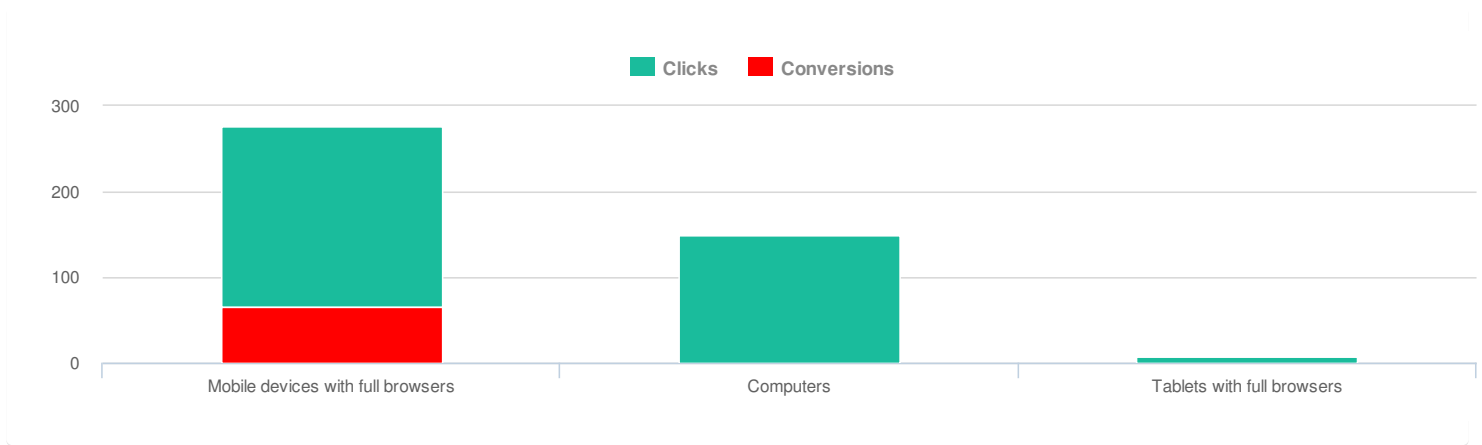

Clicks & Conversions by Device

	Cost ($)	Clicks	Conversions	Cost/Conversion ($)	Click Conv. Rate (%)
Mobile devices with full browsers	4,852.79	210	66.00	73.53	31.43
Computers	1,639.01	149	0.00	0.00	0.00
Tablets with full browsers	107.35	8	0.00	0.00	0.00