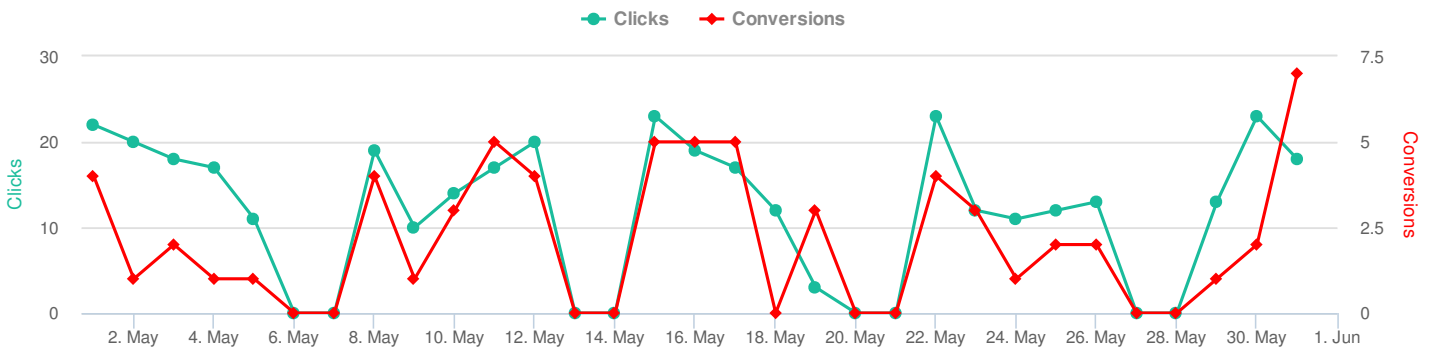

Google AdWords

Campaign Performance Report

Account Performance Overview

Compared with previous period

Overall Changes

1. New Expanded Ads and Ad rotation
2. Location options (advanced)
3. New Ad groups and Keywords
4. Ad Copy Refinement
5. Changed the Campaign Type and Networks
6. Device and Location level bid Adjustment
7. Ad scheduling and New Negative keywords

Impressions vs Clicks

Clicks vs Conversions

Search Impression share

	Search IS	Search Rank Lost IS	Search Budget Lost IS
Traffic Law CDL - Call Only	100.00	0.00	0.00
Traffic Law Main Search	98.45	1.55	0.00
Traffic CDL Search	97.65	2.35	0.00
Traffic Law Sub - Call Only	92.31	7.69	0.00
Traffic Law Phoenix - Call Only	87.50	12.50	0.00

Action Taken : Based on the Search IS and Search IS lost due to budget we have increased the daily budget to 25% and **we achieved the excellent Search IS rate for all campaigns as the avg of 80%.**

Clicks & Conversions by Device